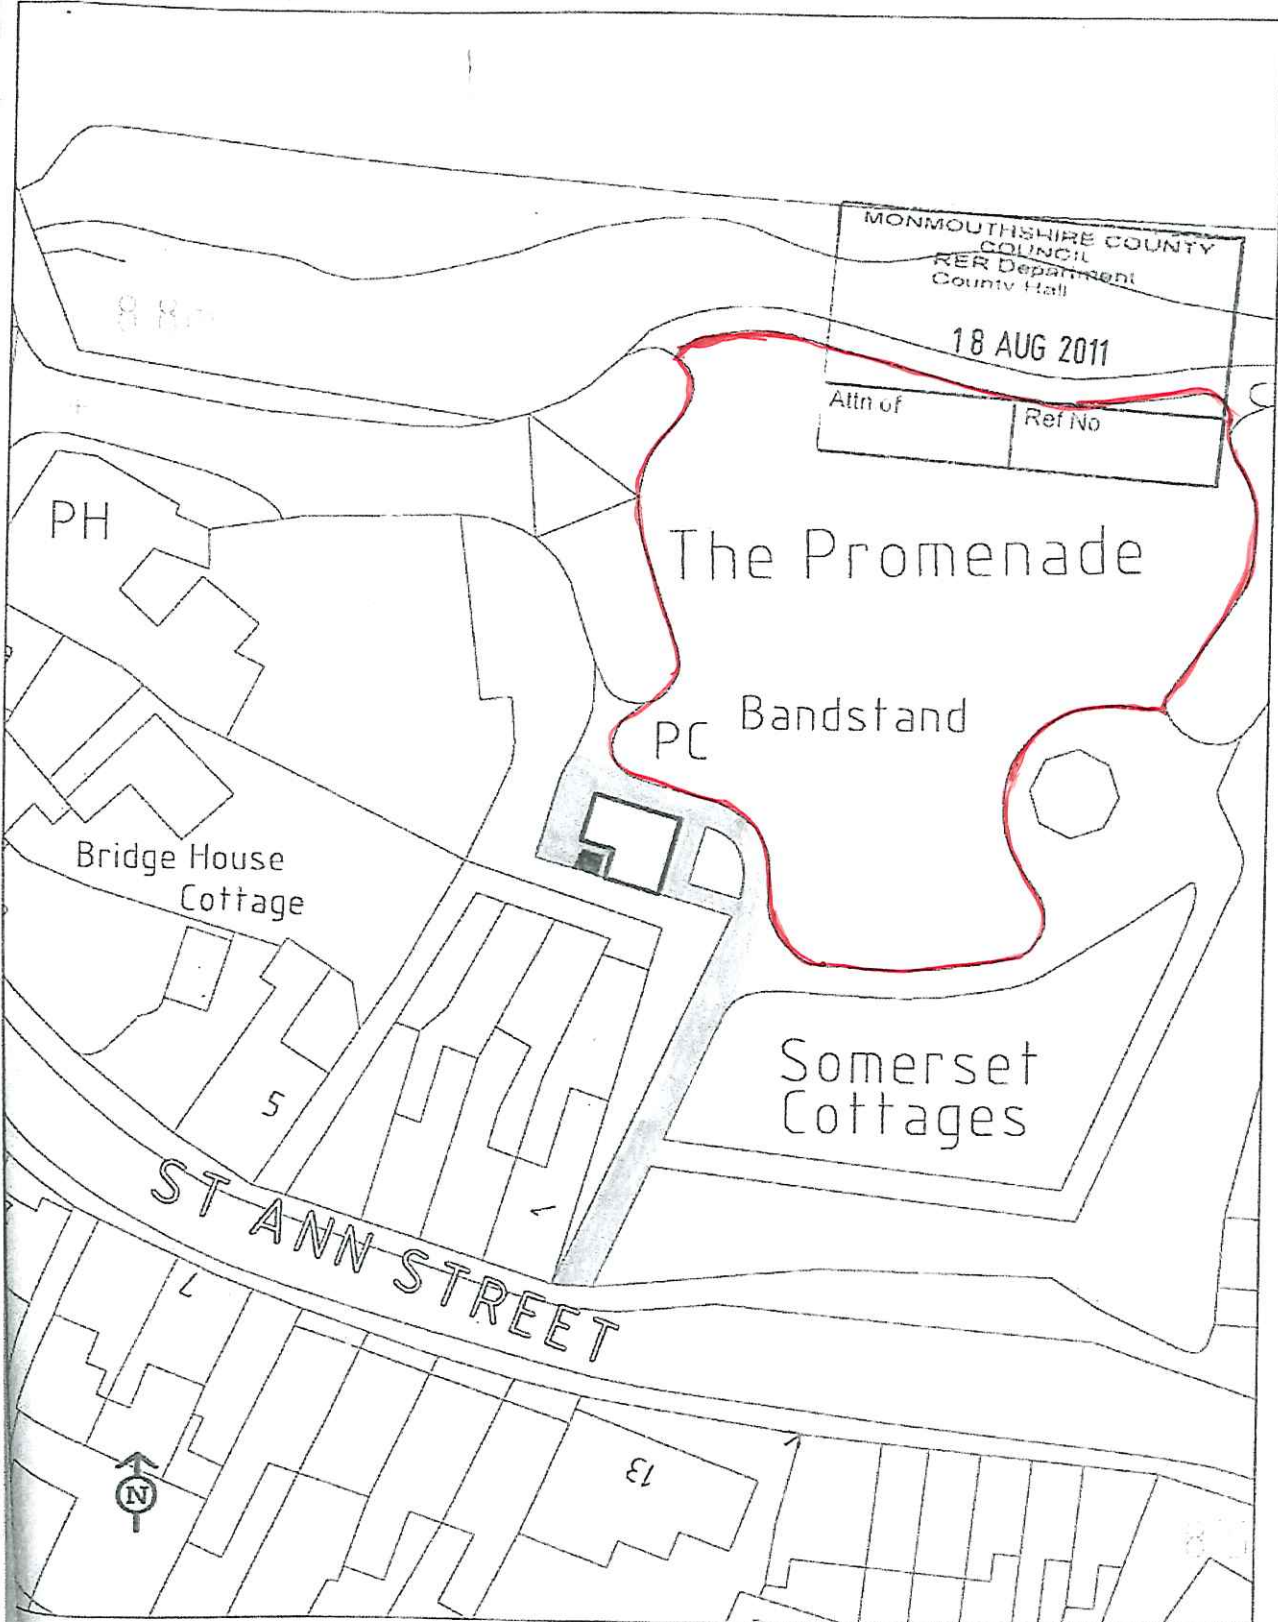

CHEPSTOW RIVERBANK AREA

SITE PLAN

WKP SCANNED

MONMOUTHSHIRE COUNTY COUNCIL
 RER Department
 County Hall
 18 AUG 2011
 Attn of Ref No

The Promenade

PC Bandstand

Bridge House Cottage

Somerset Cottages

ST ANN STREET

The Riverside, Chepstow

Map prepared by: Estate

Date: 14.03.11

Scale 1:500

© Crown Copyright. All rights reserved. Monmouthshire County Council
 09012L 2006